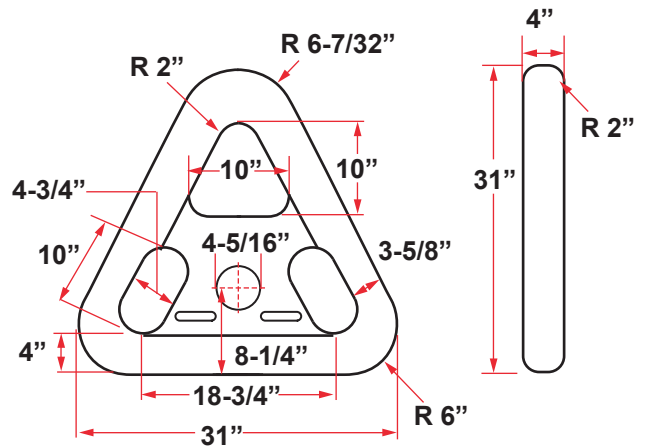

TOWING

SEA-LINK TOW PLATES WITH ABS CERTIFICATION

NUMBER 1

NUMBER 2

NUMBER 3

All dimensions in inches and pounds unless otherwise indicated.

TOW PLATE SPECIFICATIONS			
	NO. 1	NO. 2	NO. 3
SHACKLE SIZES	1-1/2" - 2"	2-1/4" - 3"	3-1/2" - 4"
DIMENSIONS	17-1/2" x 16"	22-1/2" x 23"	31" x 31"
WEIGHT	75	202	485
PROOF TEST	300,000	485,000	624,000

Approximate dimensions shown above. Contact us for specific dimensions, as they may differ between manufacturers.