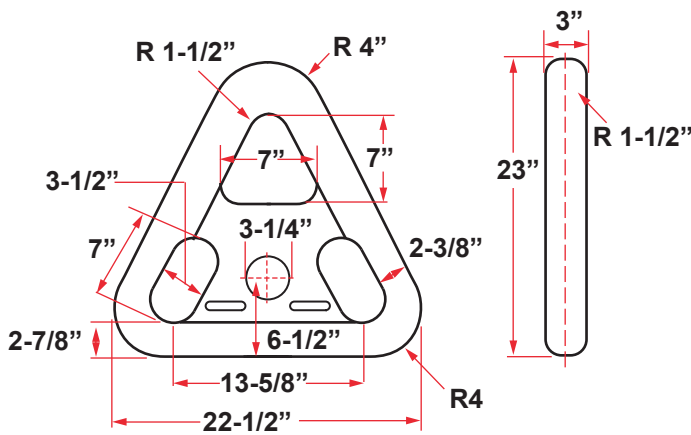

TOWING

SEA-LINK TOW PLATES WITH ABS CERTIFICATION

NUMBER 1

NUMBER 2

NUMBER 3

All dimensions in inches and pounds unless otherwise indicated.

TOW PLATE SPECIFICATIONS			
	NO. 1	NO. 2	NO. 3
SHACKLE SIZES	1-1/2" - 2"	2-1/4" - 3"	3-1/2" - 4"
DIMENSIONS	17-1/2" x 16"	22-1/2" x 23"	31" x 31"
WEIGHT	75	202	485
PROOF TEST	300,000	485,000	624,000

Approximate dimensions shown above. Contact us for specific dimensions, as they may differ between manufacturers.