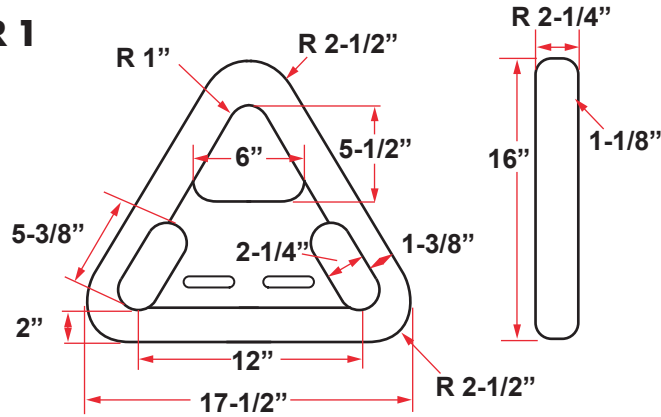

TOWING

SEA-LINK TOW PLATES WITH ABS CERTIFICATION

NUMBER 1

NUMBER 2

NUMBER 3

All dimensions in inches and pounds unless otherwise indicated.

TOW PLATE SPECIFICATIONS			
	NO. 1	NO. 2	NO. 3
SHACKLE SIZES	1-1/2" - 2"	2-1/4" - 3"	3-1/2" - 4"
DIMENSIONS	17-1/2" x 16"	22-1/2" x 23"	31" x 31"
WEIGHT	75	202	485
PROOF TEST	300,000	485,000	624,000

Approximate dimensions shown above. Contact us for specific dimensions, as they may differ between manufacturers.